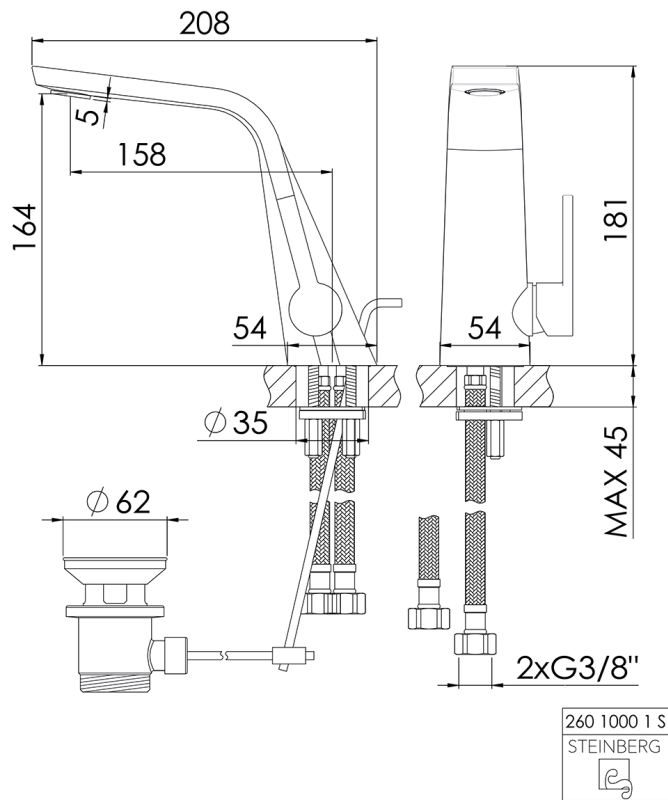

**260 1000 1 S Single lever basin mixer with pop up waste**

projection 158 mm, with ceramic cartridge, with flexible hoses 3/8", matt black

PRODUCT IMAGE

260 1000 1 S Single lever basin mixer with pop up waste

projection 158 mm, with ceramic cartridge, with flexible hoses 3/8", matt black

TECHNICAL DRAWING

260 1000 1 S Single lever basin mixer with pop up waste

projection 158 mm, with ceramic cartridge, with flexible hoses 3/8", matt black

EXPLODED VIEW

PartNo	DE	EN	
1	099 9148	Luftsprudler komplett mit verchromter Hülse, Chrom	aerator complete with chrome sleeve, chrome
2	099 9004 2	Keramik-Kartusche "Kerox" 25 mm	ceramic cartridge "Kerox" 25 mm
3		Überwurfmutter Kartuschenbefestigung Ø 25mm, kompl.	hexagonnut to fix cartridge Ø 25mm, complete
4		Abdeckhülse für Kartusche, Chrom	cover chrome sleeve of cartridge
5		Kugelkappe, Chrom	sleeve for hexagonnut, chrome
6	260 9940	Armaturenhebel komplett, Chrom	single lever complete, chrome
7	099 1105	Madenschraube	grub screw
8	099 4104	Chromkappchen zum Hebel	chrome cap for single lever
9	099 9801	Befestigungsset 2 Gewinstifte M6, ohne Fußrossette	fixing set, 2 x tree rod M6, without base rosette
10	099 9204	Flexschlauch Ü 3/8 x M 10, Länge 500 mm (Paar)	flexible hose Ü3/8 x M 10, length 500 mm (pair)
11		Befestigungsschlüssel	fixing set
12	099 9853	Zugstangenset mit Zugstange	pop up rod and ball rod
13	099 9300	Ablaufgarnitur 1 1/4" ohne Kugelstange	pop up waste 1 1/4" without vertical ball-rod
14	099 9310	Ablaufstopfen zu Ablaufgarnitur	waste plug for pop up waste