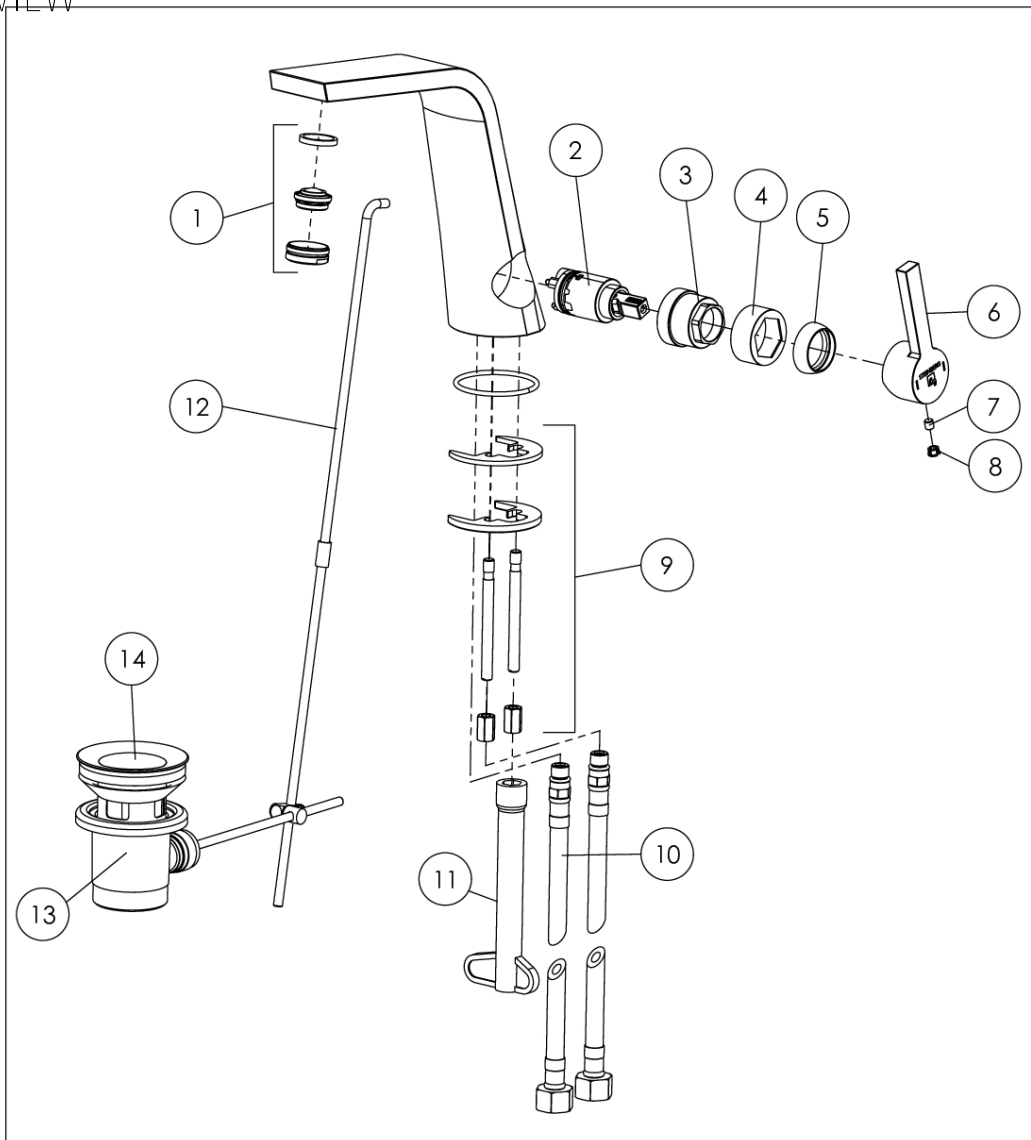

**260 1000 1 S Single lever basin mixer with pop up waste**

projection 158 mm, with ceramic cartridge, with flexible hoses 3/8", matt black

PRODUCT IMAGE

260 1000 1 S Single lever basin mixer with pop up waste

projection 158 mm, with ceramic cartridge, with flexible hoses 3/8", matt black

TECHNICAL DRAWING

260 1000 1 S Single lever basin mixer with pop up waste

projection 158 mm, with ceramic cartridge, with flexible hoses 3/8", matt black

EXPLODED VIEW

PartNo	DE	EN	
1	099 9148	Luftsprudler komplett mit verchromter Hülse, Chrom	aerator complete with chrome sleeve, chrome
2	099 9004 2	Keramik-Kartusche "Kerox" 25 mm	ceramic cartridge "Kerox" 25 mm
3		Überwurfmutter Kartuschenbefestigung Ø 25mm, kompl.	hexagonnut to fix cartridge Ø 25mm, complete
4		Abdeckhülse für Kartusche, Chrom	cover chrome sleeve of cartridge
5		Kugelkappe, Chrom	sleeve for hexagonnut, chrome
6	260 9940	Armaturenhebel komplett, Chrom	single lever complete, chrome
7	099 1105	Madenschraube	grub screw
8	099 4104	Chromkappchen zum Hebel	chrome cap for single lever
9	099 9801	Befestigungsset 2 Gewinstifte M6, ohne Fußrossette	fixing set, 2 x tree rod M6, without base rosette
10	099 9204	Flexschlauch Ü 3/8 x M 10, Länge 500 mm (Paar)	flexible hose Ü3/8 x M 10, length 500 mm (pair)
11		Befestigungsschlüssel	fixing set
12	099 9853	Zugstangenset mit Zugstange	pop up rod and ball rod
13	099 9300	Ablaufgarnitur 1 1/4" ohne Kugelstange	pop up waste 1 1/4" without vertical ball-rod
14	099 9310	Ablaufstopfen zu Ablaufgarnitur	waste plug for pop up waste